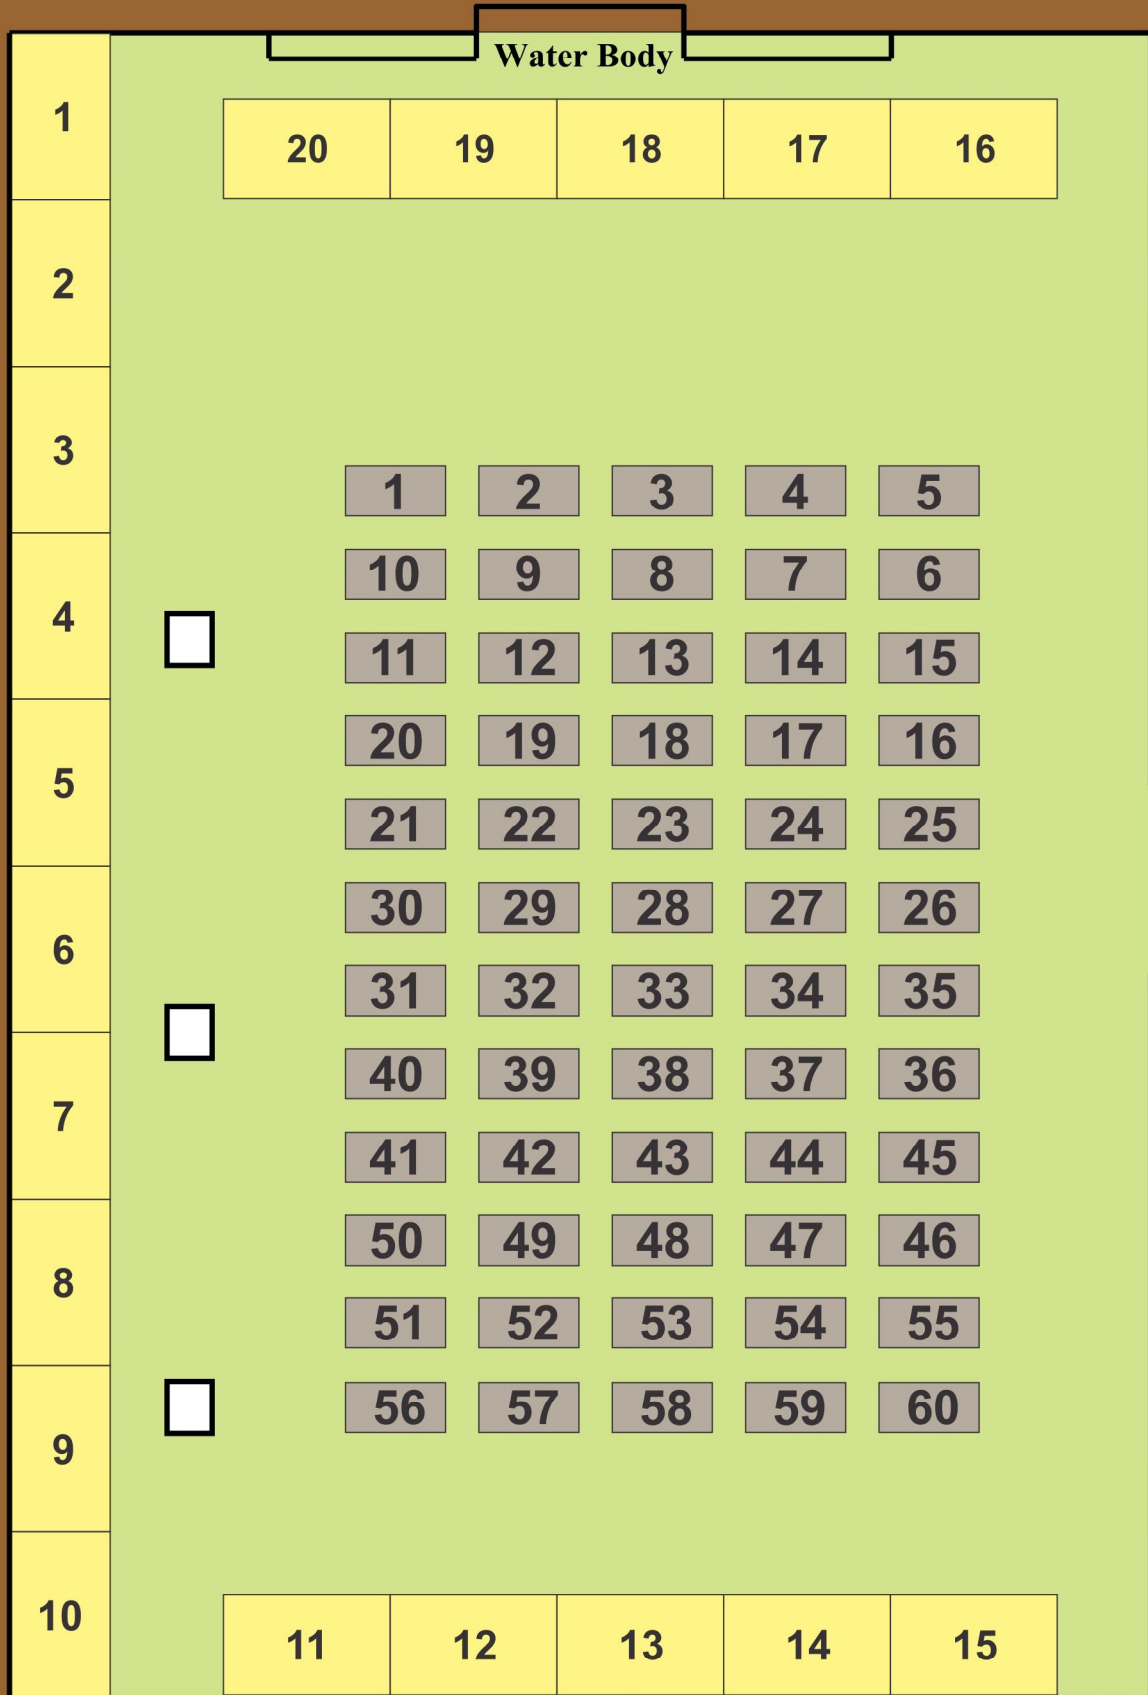

IMPERIAL HALL MAP BASEMENT

70Ft

100Ft

1 to 15 = 3Meters X 2Meters

1 to 75 = Tables

Pillars